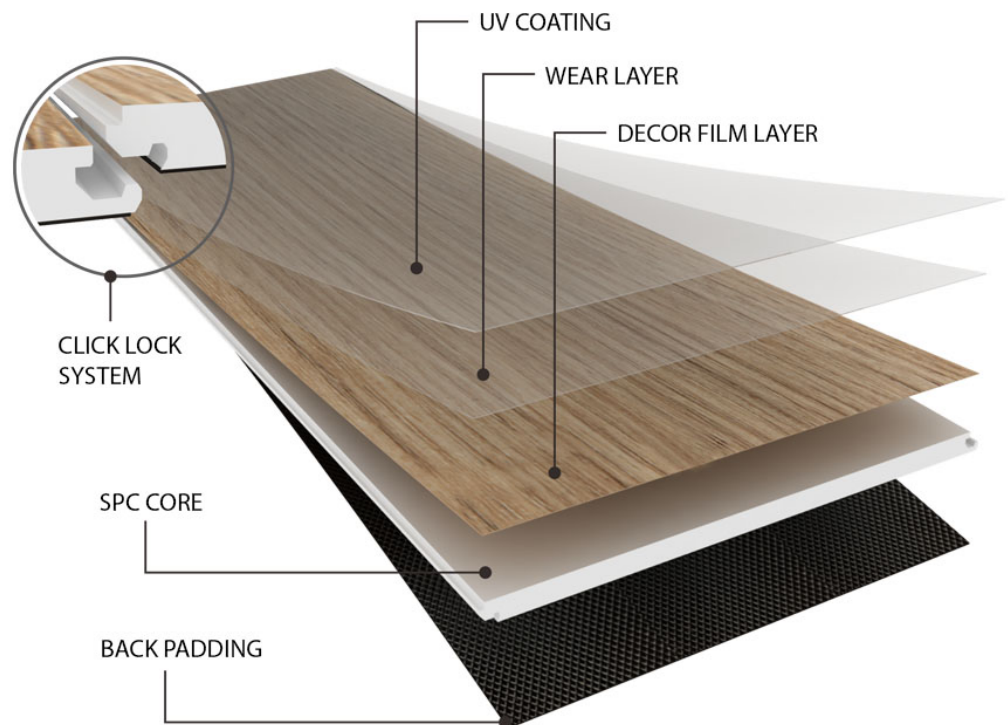

Luxury Vinyl Plank

Lynhaven Collection

PRODUCT SPECIFICATIONS

PLANK SIZE: 7" x 48" Inches

CORE: SPC

TOTAL THICKNESS: 5.5mm w/1.5mm EVA high density pad

WEAR LAYER: 20mil

PACKAGING: 10 PCS/BOX, 23.64 SQFT/BOX, 65 BOXES/PALLET, 1536.6 SQFT/PALLET
16 PALLETS/ TRUCKLOAD 24,585.6 SQFT

WEIGHTS: 40.47 Lbs Per Carton / 2631 Lbs per Pallet

INSTALLATION: Click System

WARRANTY: RESIDENTIAL: 30 Year Limited

LIGHT COMMERCIAL: 10 Year Limited

Structure

Color Line

Ashford

Ashford